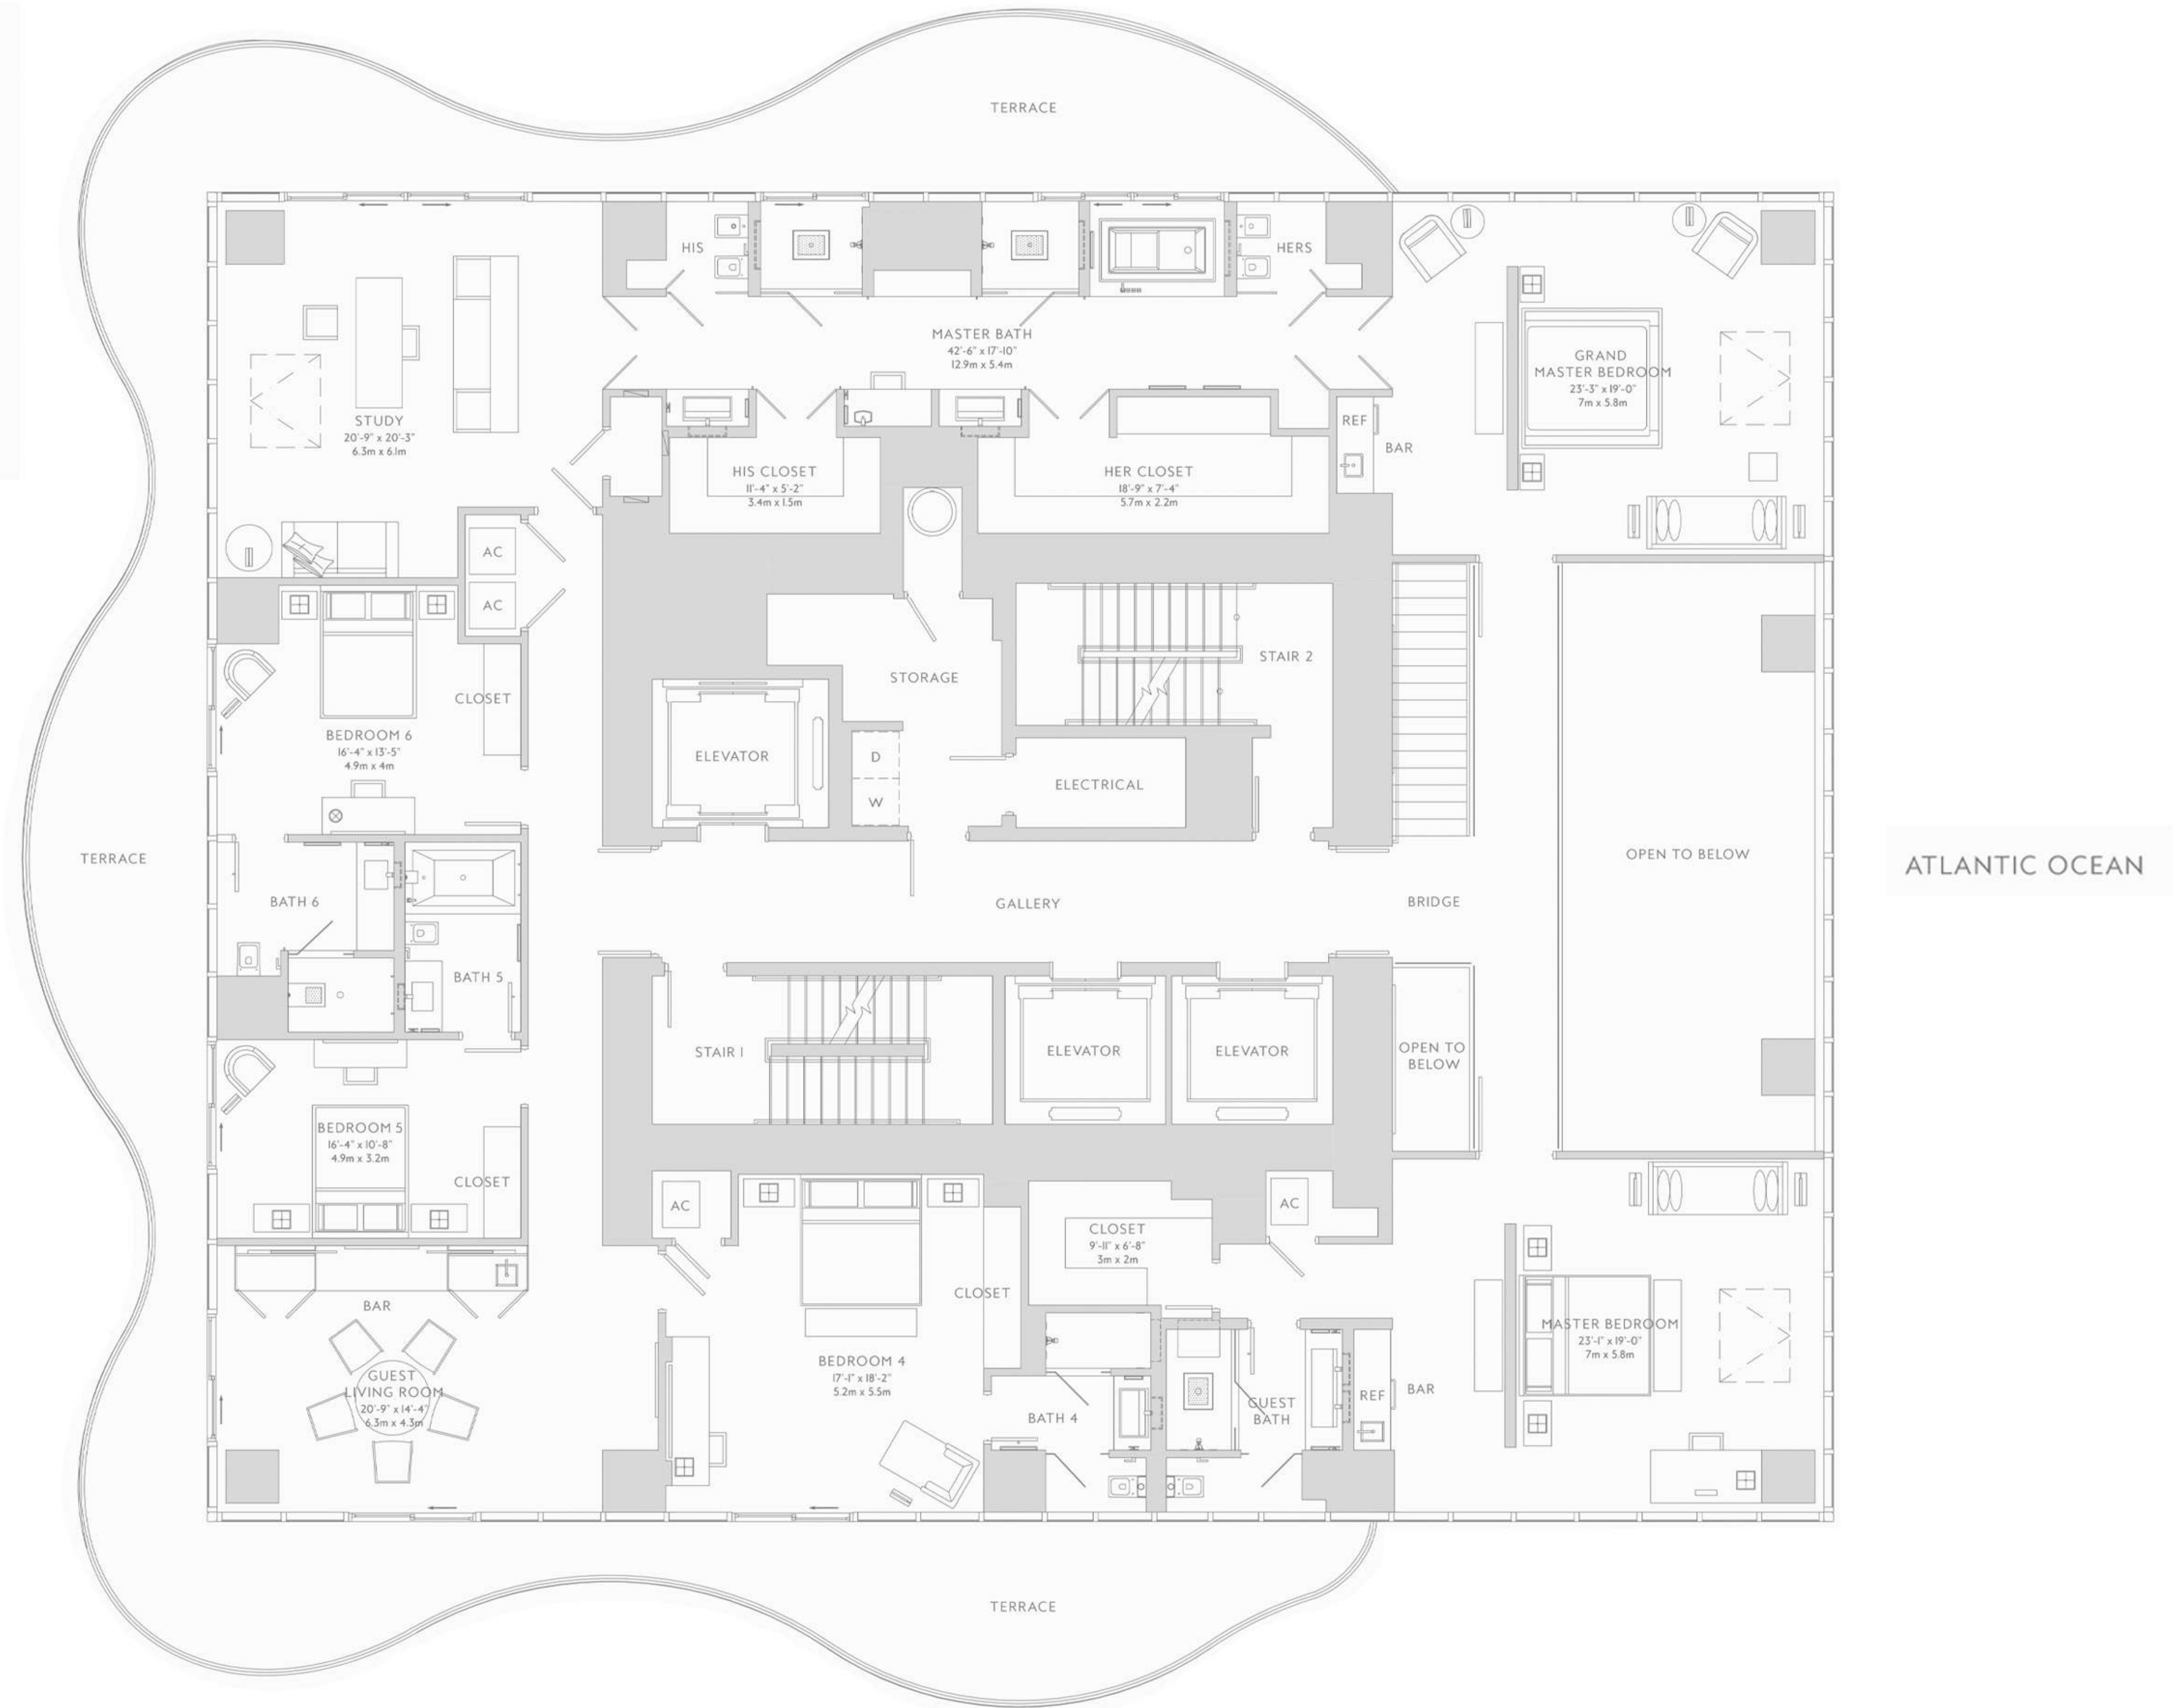

# BEACH HOUSE

LEVEL THREE / LEVEL ONE

5 BEDROOMS, 6 FULL BATHS,  
2 HALF BATHS AND POOL BATH  
STAFF QUARTERS, PRIVATE SPA, GAME  
ROOM AND TERRACE WITH PRIVATE POOL

	TOTAL SQ FT	TOTAL SQ M
RESIDENCE	10,515	976.9
TERRACE + POOL	6,500	604
<b>TOTAL</b>	<b>17,015</b>	<b>1,580.7</b>

# BEACH HOUSE

## FLOOR TWO / LEVEL FOUR

5 BEDROOMS, 6 FULL BATHS,  
2 HALF BATHS AND POOL BATH  
STAFF QUARTERS, PRIVATE SPA, GAME  
ROOM AND TERRACE WITH PRIVATE POOL

	TOTAL SQ FT	TOTAL SQ M
RESIDENCE	10,515	976.9
TERRACE + POOL	6,500	604
<b>TOTAL</b>	<b>17,015</b>	<b>1,580.7</b>