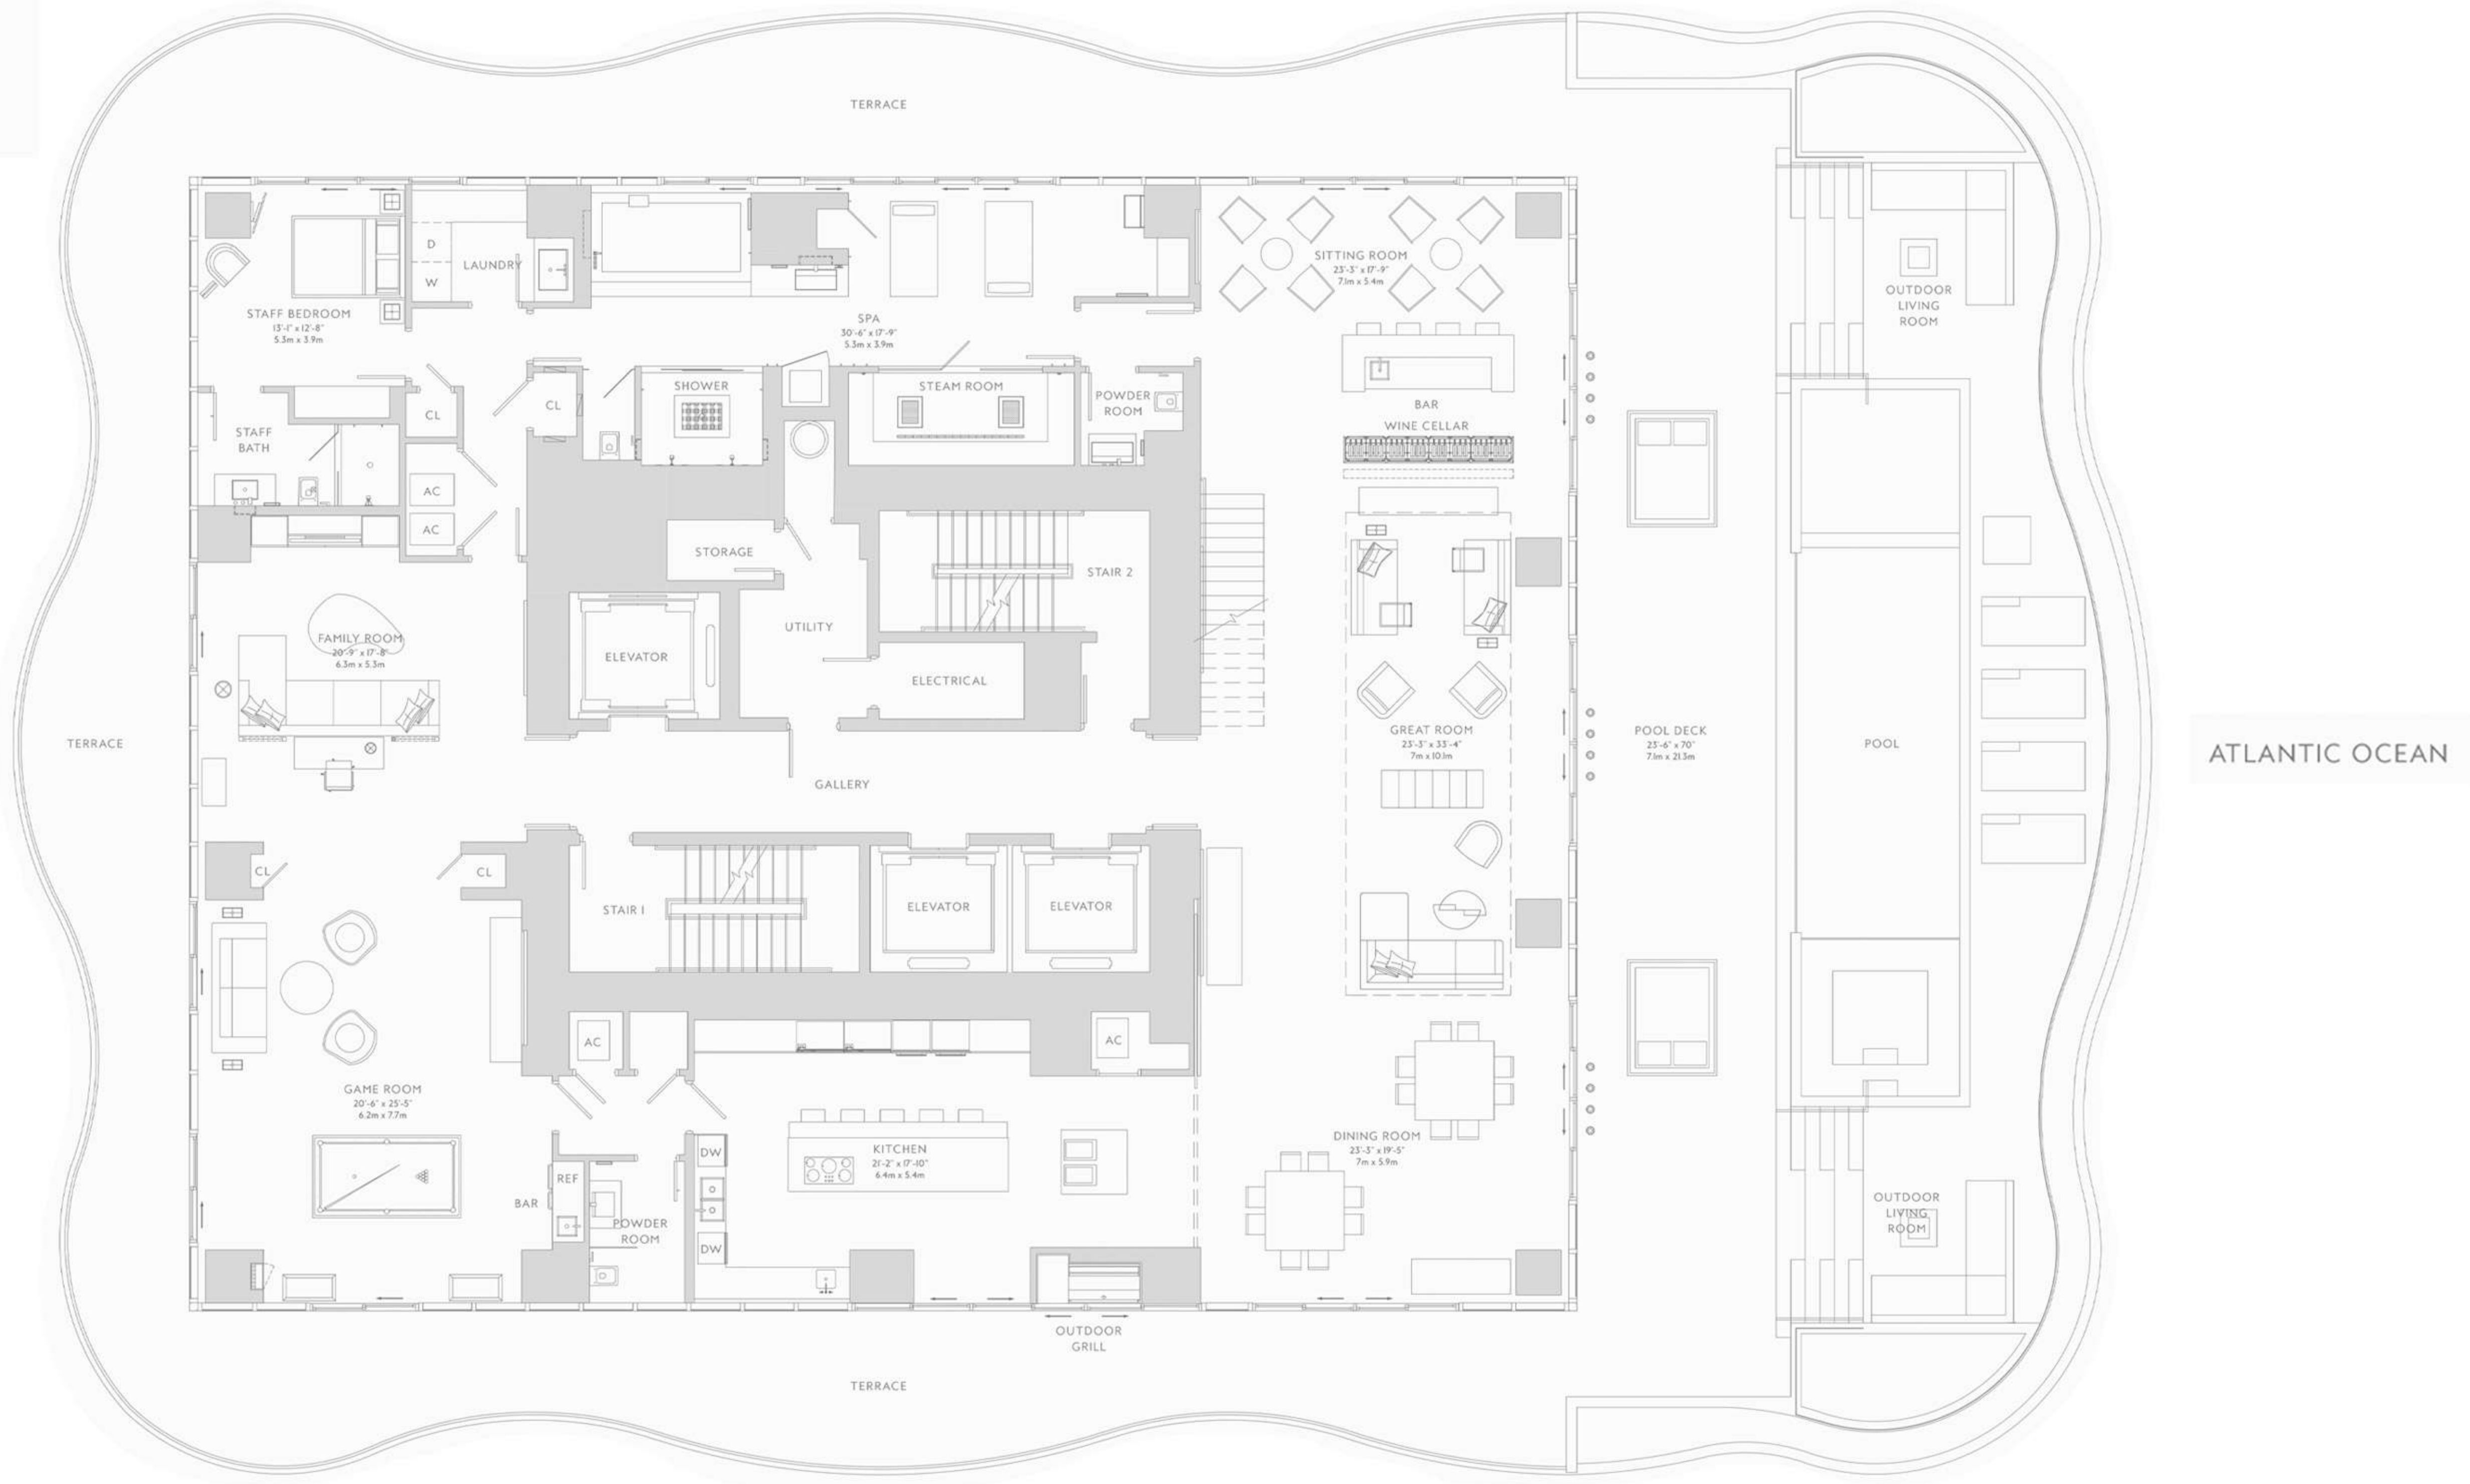

# BEACH HOUSE

LEVEL THREE / LEVEL ONE

5 BEDROOMS, 6 FULL BATHS,  
2 HALF BATHS AND POOL BATH  
STAFF QUARTERS, PRIVATE SPA, GAME  
ROOM AND TERRACE WITH PRIVATE POOL

	TOTAL SQ FT	TOTAL SQ M
RESIDENCE	10,515	976.9
TERRACE + POOL	6,500	604
<b>TOTAL</b>	<b>17,015</b>	<b>1,580.7</b>

## FLOOR TWO / LEVEL FOUR

5 BEDROOMS, 6 FULL BATHS,  
2 HALF BATHS AND POOL BATH  
STAFF QUARTERS, PRIVATE SPA, GAME  
ROOM AND TERRACE WITH PRIVATE POOL

	TOTAL SQ FT	TOTAL SQ M
RESIDENCE	10,515	976.9
TERRACE + POOL	6,500	604
<b>TOTAL</b>	<b>17,015</b>	<b>1,580.7</b>